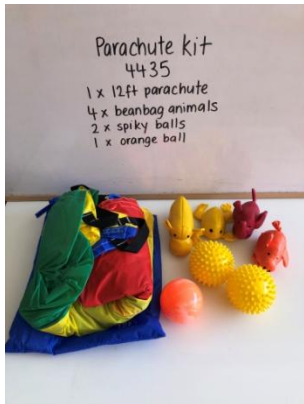

▲ 4368 Giant Polydron

▲ 4420 Wooden Balance
Beam & Frames

▲ 4423 Sand & Water
play tray

▲ 4426 Nest & Stack Cubes

▲ PG101 parachute

▲ 4298 Giant Waffle Blocks X 2 Bags

▲ 4427 Step Rocking Boat

▲ 0416 Red Water Trolley